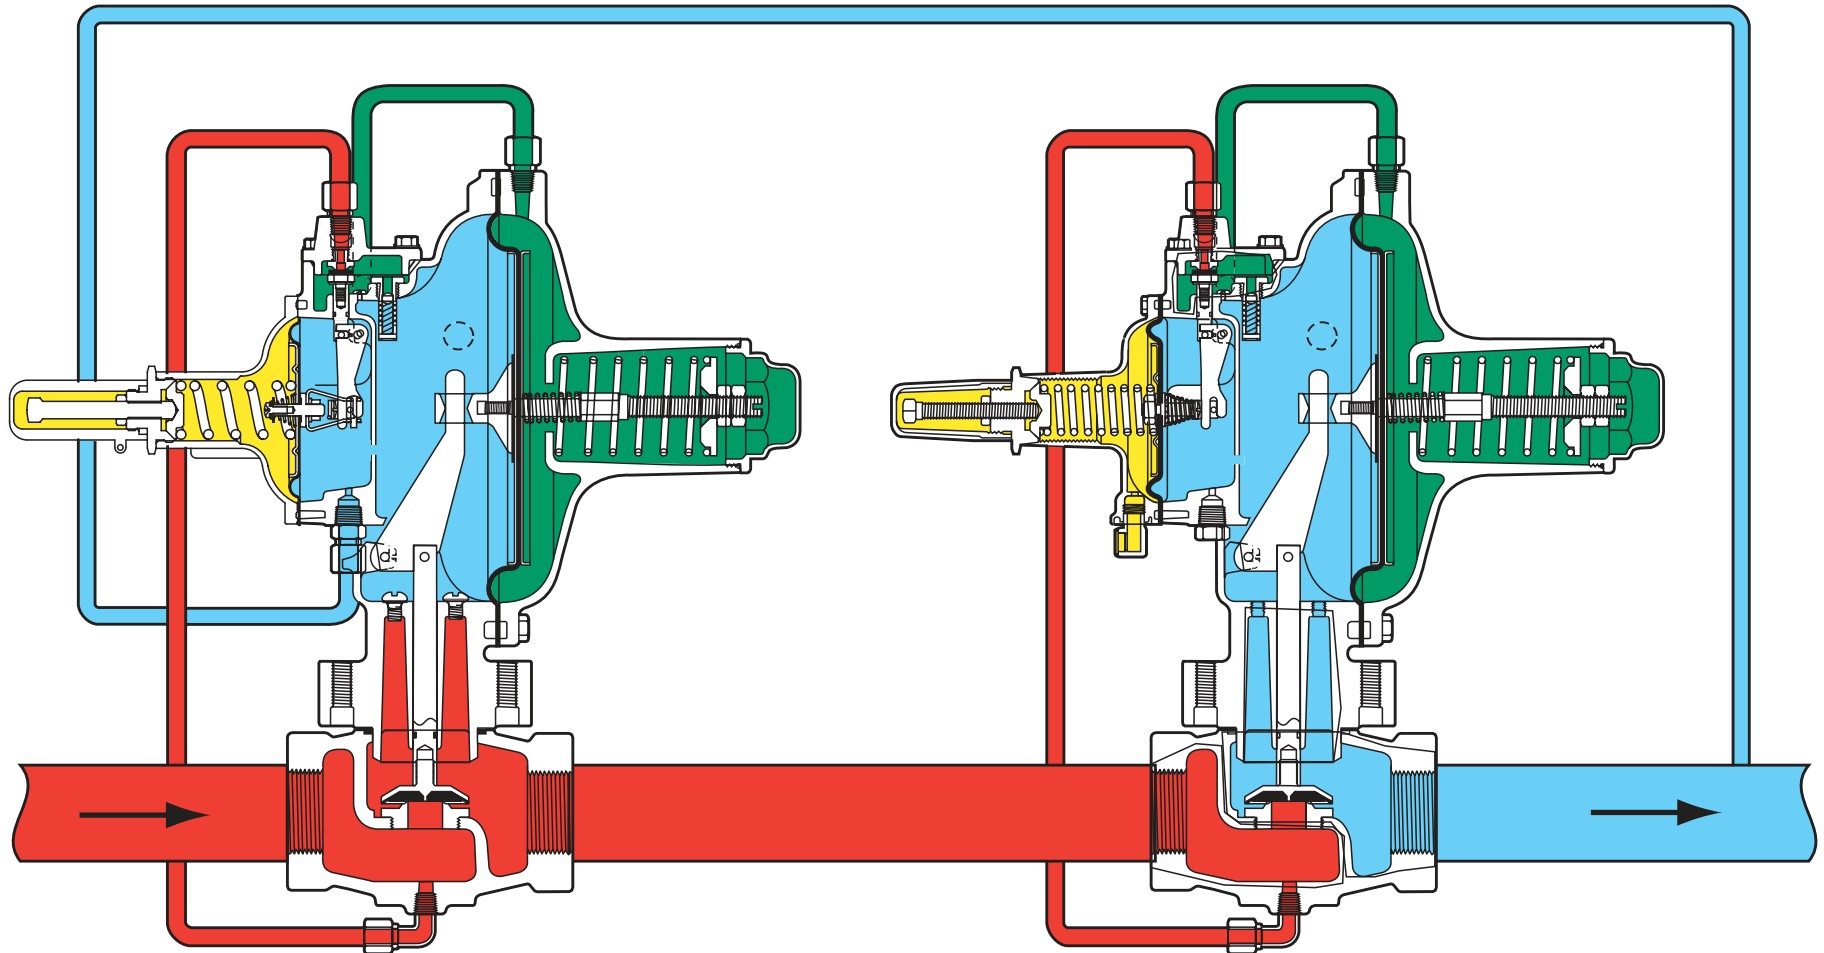

# Type 299HR Wide Open Monitor & Type 299H Working Monitor

EXTERNAL REGISTRATION

INTERNAL REGISTRATION (SHOWN)  
OPTIONAL DUAL/EXTERNAL REGISTRATION (NOT SHOWN)

- INLET PRESSURE
- OUTLET PRESSURE
- ATMOSPHERIC PRESSURE
- LOADING PRESSURE