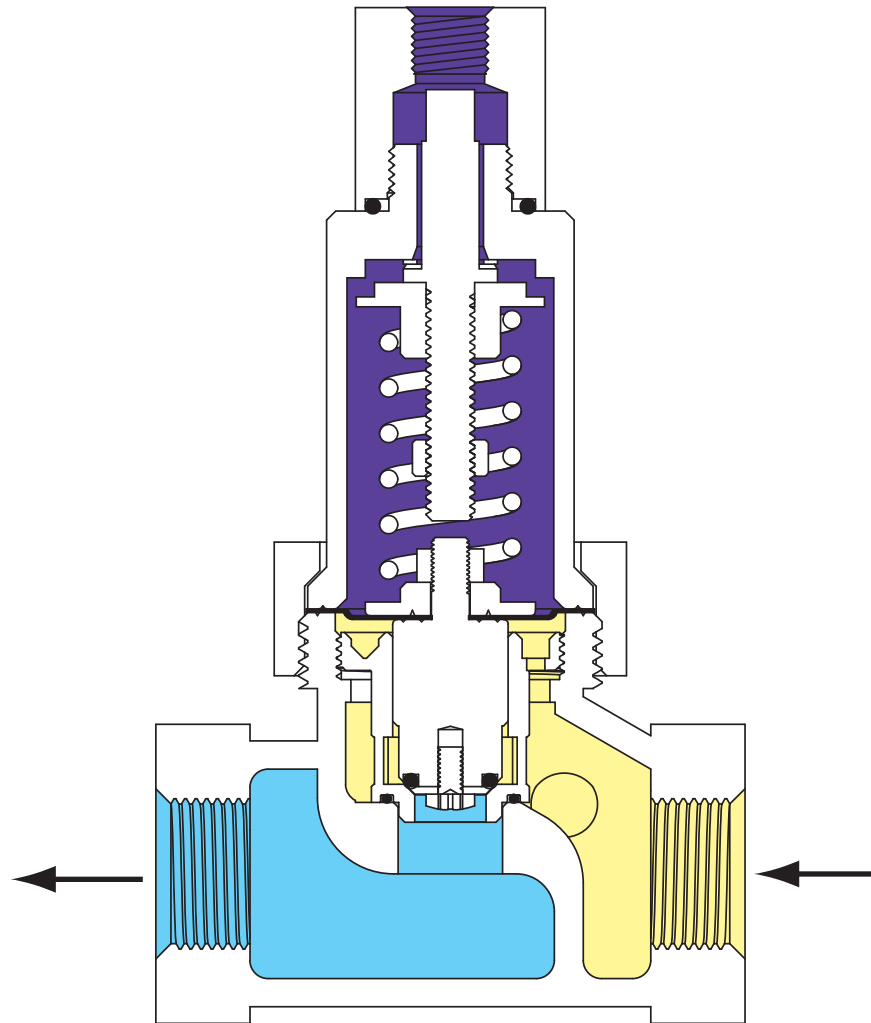

Type N120 Back Pressure Valve

- TANK PRESSURE
- OUTLET PRESSURE
- PUMP PRESSURE