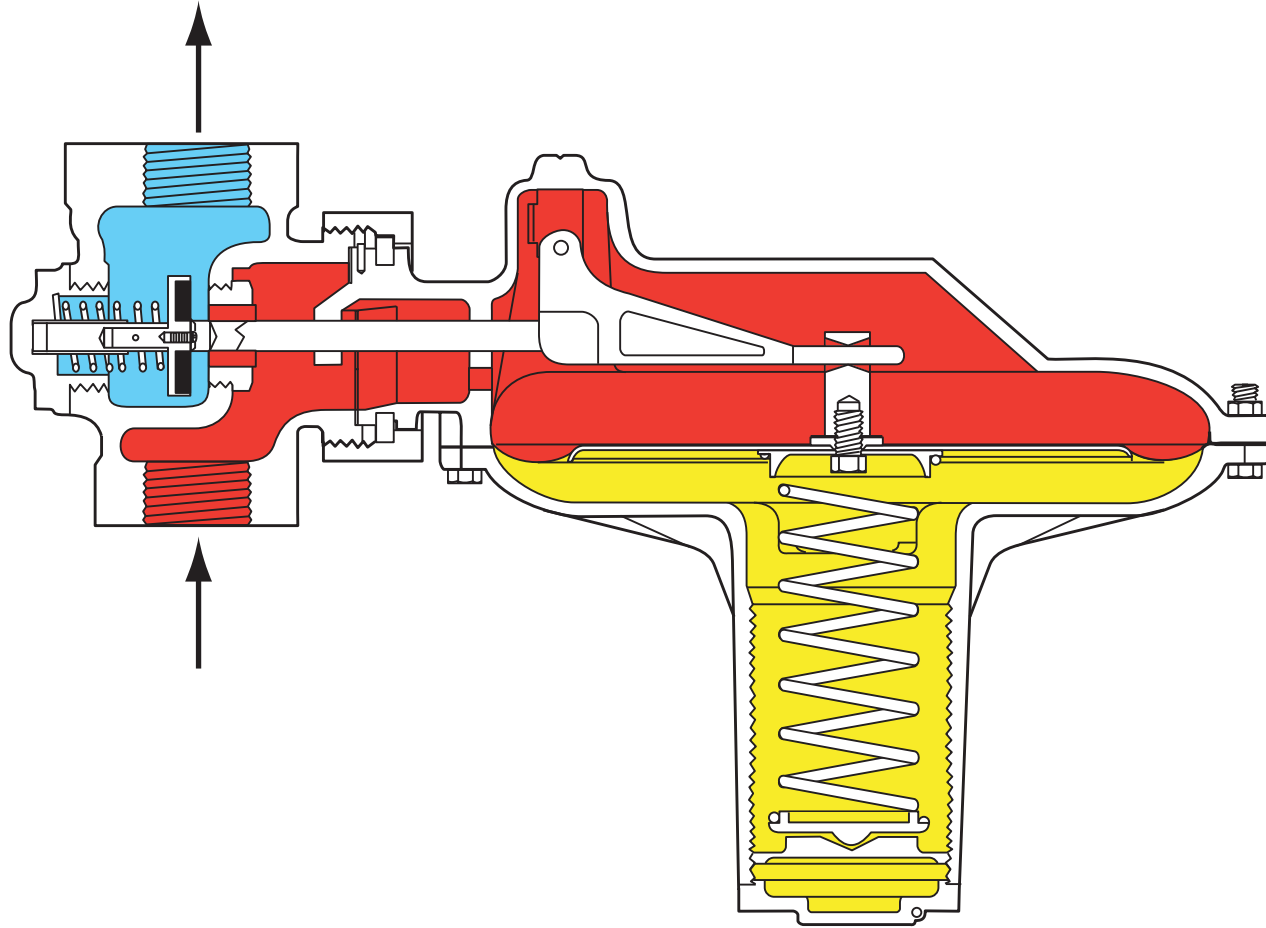

Type Y696 Backpressure/Relief Valve

- INLET PRESSURE
- OUTLET PRESSURE
- ATMOSPHERIC PRESSURE